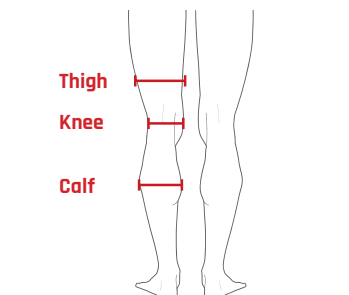

Product code	BACK PROTECTORS	Measurement	Ladies M	S	M	L	XL	
FF1024	Pro Sub 4K	Waist to shoulder	-	36cm - 41cm	41cm - 46cm	46cm - 50cm	50cm - 53cm	-
FF1042	Pro L2K Dynamic	Waist to shoulder	41cm - 46cm	41cm - 46cm	47cm - 51cm	50cm - 55cm	-	-
FF1054	FreeLite	Waist to shoulder	-	32cm - 37cm	37cm - 41cm	41cm - 44cm	-	-
	UPPER BODY	Measurement	XS	S	M	L	XL	
FF20132	EX-K Harness Adventure	Torso length	-	39cm - 43cm	43cm - 47cm	47cm - 50cm	-	-
FF20122	EX-K Harness Flite +	Torso length	-	39cm - 43cm	43cm - 47cm	47cm - 50cm	-	-
FF20112	EX-K Harness Flite	Torso length	-	39cm - 43cm	43cm - 47cm	47cm - 50cm	-	-
FF40041	Rib Protector V2	Age	-	13 - 14 years	15 - 21 years	21 + years	-	-
		Chest	-	79cm - 83cm	84cm - 94cm	95cm - 104cm	-	-
		Measurement	S/M	S/M	L/XL	L/XL		
FF40131	Elite Chest Protector	Chest	-	94cm - 105cm	94cm - 105cm	106cm - 118cm	106cm - 118cm	-
	LIMB PROTECTORS	Measurement	XS	S	M	L	XL	
FF3114/FF3124	Pro Tube X-V 1 & 2	Elbow/Knee joint	-	25cm - 30cm	31cm - 40cm	41cm +	-	-
FF7400/FF7410	Sport Tube 1 & 2	Elbow/Knee joint	-	25cm - 30cm	31cm - 40cm	41cm +	-	-
FF2014	EX-K Arm Protector	Elbow joint	-	> 30cm	31cm - 35cm	35cm +	-	-
	ARMoured CLOTHING	Measurement	XS	S	M	L	XL / XXL	
FF3036/FF3046	Pro Shirt X-V 1 & 2	Chest	-	89cm - 99cm	100cm - 111cm	114cm - 122cm	124cm - 134cm	-
FF3109/FF3129	Pro Jacket X-V 1 & 2	Chest	-	94cm - 104cm	107cm - 117cm	119cm - 127cm	129cm - 137cm	-
FF3049/FF3059	Pro Vest X-V 1 & 2	Chest	-	89cm - 99cm	100cm - 111cm	114cm - 122cm	124cm - 134cm	-
FF30441/FF30442	Pro Pants X-V 1 & 2	Waist	-	76cm - 84cm	86cm - 94cm	96cm - 104cm	107cm - 114cm	-
FF30401/FF30402	Pro Shorts X-V 1 & 2	Waist	-	76cm - 84cm	86cm - 94cm	96cm - 104cm	107cm - 114cm	-
		Measurement	XS	S	M	L	XL	
FF7100/FF7110	Sport Shirt 1 & 2	Chest	81cm - 89cm	91cm - 99cm	100cm - 111cm	114cm - 122cm	124cm - 132cm	-
FF7200/FF7210	Sport Jacket 1 & 2	Chest	81cm - 89cm	91cm - 99cm	100cm - 111cm	114cm - 122cm	124cm - 132cm	-
FF7300/FF7310	Sport Pants 1 & 2	Waist	66cm - 74cm	76cm - 84cm	86cm - 94cm	96cm - 104cm	107cm - 114cm	-
		Measurement	XS	S	M	L	XL	XXL
FF3010	Contact Shorts	Waist	-	69cm - 76cm	79cm - 81cm	84cm - 86cm	89cm - 91cm	94cm - 96cm
	CLIMATE CONTROL	Measurement	XS	S	M	L	XL	XXL
FF6041	Tech 2 Base Layer Shirt	Chest	74cm - 79cm	81cm - 89cm	91cm - 99cm	102cm - 109cm	112cm - 119cm	-
FF6043	Tech 2 Base Layer Pants	Waist	66cm - 74cm	76cm - 84cm	86cm - 94cm	97cm - 104cm	107cm - 114cm	-
FF6044	Tech 2 Base Layer Balaclava	Universal	One size	One size	One size	One size	One size	One size
FF6045	Tech 2 Base Layer Neck Tube	Universal	One size	One size	One size	One size	One size	One size
FF5021	Tornado Advance Shirt	Chest	79cm - 84cm	86cm - 91cm	94cm - 99cm	102cm - 107cm	109cm - 114cm	117cm - 122cm
FF5022	Tornado Advance Pants	Waist	61cm - 69cm	71cm - 79cm	81cm - 86cm	89cm - 96cm	99cm - 107cm	109cm - 117cm
FF5023	Tornado Advance Balaclava	Universal	One size	One size	One size	One size	One size	One size
FF5024	Tornado Advance Neck Warmer	Universal	One size	One size	One size	One size	One size	One size
FF5025	Tornado Advance Gloves	Palm size	-	18cm	19cm - 20cm	21cm - 23cm	24cm - 25cm	-

PLEASE NOTE: These sizings are for guidance only. Forcefield always recommend that you are professionally sized to ensure correct fitting.