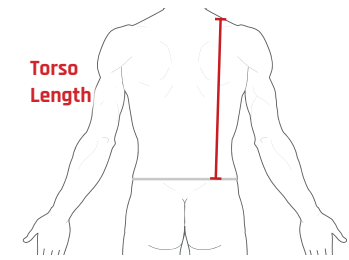

Product code	BACK PROTECTORS	Measurement	Ladies M	S	M	L	XL	
FF1024	Pro Sub 4K	Waist to shoulder	-	36cm - 41cm	41cm - 46cm	46cm - 50cm	50cm - 53cm	-
FF1042	Pro L2K Dynamic	Waist to shoulder	41cm - 46cm	41cm - 46cm	47cm - 51cm	50cm - 55cm	-	-
FF1054	FreeLite	Waist to shoulder	-	32cm - 37cm	37cm - 41cm	41cm - 44cm	-	-
	UPPER BODY	Measurement	XS	S	M	L	XL	
FF20132	EX-K Harness Adventure	Torso length	-	39cm - 43cm	43cm - 47cm	47cm - 50cm	-	-
FF20122	EX-K Harness Flite +	Torso length	-	39cm - 43cm	43cm - 47cm	47cm - 50cm	-	-
FF20112	EX-K Harness Flite	Torso length	-	39cm - 43cm	43cm - 47cm	47cm - 50cm	-	-
FF40041	Rib Protector V2	Age	-	13 - 14 years	15 - 21 years	21 + years	-	-
		Chest	-	79cm - 83cm	84cm - 94cm	95cm - 104cm	-	-
		Measurement	S/M	S/M	L/XL	L/XL		
FF40131	Elite Chest Protector	Chest	-	94cm - 105cm	94cm - 105cm	106cm - 118cm	106cm - 118cm	-
	LIMB PROTECTORS	Measurement	XS	S	M	L	XL	
FF3114/FF3124	Pro Tube X-V 1 & 2	Elbow/Knee joint	-	25cm - 30cm	31cm - 40cm	41cm +	-	-
FF7400/FF7410	Sport Tube 1 & 2	Elbow/Knee joint	-	25cm - 30cm	31cm - 40cm	41cm +	-	-
FF2014	EX-K Arm Protector	Elbow joint	-	> 30cm	31cm - 35cm	35cm +	-	-
	ARMoured CLOTHING	Measurement	XS	S	M	L	XL / XXL	
FF3036/FF3046	Pro Shirt X-V 1 & 2	Chest	-	89cm - 99cm	100cm - 111cm	114cm - 122cm	124cm - 134cm	-
FF3109/FF3129	Pro Jacket X-V 1 & 2	Chest	-	94cm - 104cm	107cm - 117cm	119cm - 127cm	129cm - 137cm	-
FF3049/FF3059	Pro Vest X-V 1 & 2	Chest	-	89cm - 99cm	100cm - 111cm	114cm - 122cm	124cm - 134cm	-
FF30441/FF30442	Pro Pants X-V 1 & 2	Waist	-	76cm - 84cm	86cm - 94cm	96cm - 104cm	107cm - 114cm	-
FF30401/FF30402	Pro Shorts X-V 1 & 2	Waist	-	76cm - 84cm	86cm - 94cm	96cm - 104cm	107cm - 114cm	-
		Measurement	XS	S	M	L	XL	
FF7100/FF7110	Sport Shirt 1 & 2	Chest	81cm - 89cm	91cm - 99cm	100cm - 111cm	114cm - 122cm	124cm - 132cm	-
FF7200/FF7210	Sport Jacket 1 & 2	Chest	81cm - 89cm	91cm - 99cm	100cm - 111cm	114cm - 122cm	124cm - 132cm	-
FF7300/FF7310	Sport Pants 1 & 2	Waist	66cm - 74cm	76cm - 84cm	86cm - 94cm	96cm - 104cm	107cm - 114cm	-
		Measurement	XS	S	M	L	XL	XXL
FF3010	Contact Shorts	Waist	-	69cm - 76cm	79cm - 81cm	84cm - 86cm	89cm - 91cm	94cm - 96cm
	CLIMATE CONTROL	Measurement	XS	S	M	L	XL	XXL
FF6041	Tech 2 Base Layer Shirt	Chest	74cm - 79cm	81cm - 89cm	91cm - 99cm	102cm - 109cm	112cm - 119cm	-
FF6043	Tech 2 Base Layer Pants	Waist	66cm - 74cm	76cm - 84cm	86cm - 94cm	97cm - 104cm	107cm - 114cm	-
FF6044	Tech 2 Base Layer Balaclava	Universal	One size	One size	One size	One size	One size	One size
FF6045	Tech 2 Base Layer Neck Tube	Universal	One size	One size	One size	One size	One size	One size
FF5021	Tornado Advance Shirt	Chest	79cm - 84cm	86cm - 91cm	94cm - 99cm	102cm - 107cm	109cm - 114cm	117cm - 122cm
FF5022	Tornado Advance Pants	Waist	61cm - 69cm	71cm - 79cm	81cm - 86cm	89cm - 96cm	99cm - 107cm	109cm - 117cm
FF5023	Tornado Advance Balaclava	Universal	One size	One size	One size	One size	One size	One size
FF5024	Tornado Advance Neck Warmer	Universal	One size	One size	One size	One size	One size	One size
FF5025	Tornado Advance Gloves	Palm size	-	18cm	19cm - 20cm	21cm - 23cm	24cm - 25cm	-

PLEASE NOTE: These sizings are for guidance only. Forcefield always recommend that you are professionally sized to ensure correct fitting.