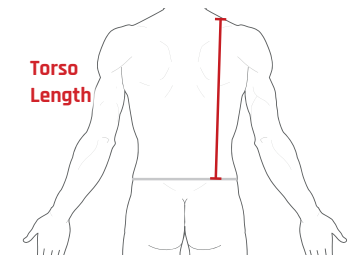

SIZING GUIDE IMPERIAL

MOTO COLLECTION

Product code	BACK PROTECTORS	Measurement	Ladies M	S	M	L	XL	
FF1024	Pro Sub 4K	Waist to shoulder	-	14" - 16"	16" - 18"	18" - 19¾"	19¾" - 21"	-
FF1042	Pro L2K Dynamic	Waist to shoulder	16" - 18"	16" - 18"	18½" - 20"	19¾" - 21½"	-	-
FF1054	FreeLite	Waist to shoulder	-	12½" - 14½"	14½" - 16"	16" - 17½"	-	-
	UPPER BODY	Measurement	XS	S	M	L	XL	
FF20132	EX-K Harness Adventure	Torso length	-	> 17"	17¼" - 18½"	18½"+	-	-
FF20122	EX-K Harness Flite +	Torso length	-	> 17"	17¼" - 18½"	18½"+	-	-
FF20112	EX-K Harness Flite	Torso length	-	> 17"	17¼" - 18½"	18½"+	-	-
FF40041	Rib Protector V2	Age	-	13 - 14 years	15 - 21 years	21 + years	-	-
		Chest	-	31" - 32½"	33" - 37"	37½" - 41"	-	-
		Measurement	S/M	S/M	L/XL	L/XL		
FF40131	Elite Chest Protector	Chest	-	39" - 43"	39" - 43"	44"+	44"+	-
	LIMB PROTECTORS	Measurement	XS	S	M	L	XL	
FF3114/FF3124	Pro Tube X-V 1 & 2	Elbow/Knee joint	-	10" - 12"	12¼" - 15¾"	16"+	-	-
FF7400/FF7410	Sport Tube 1 & 2	Elbow/Knee joint	-	10" - 12"	12¼" - 15¾"	16"+	-	-
FF2014	EX-K Arm Protector	Elbow joint	-	> 12"	12¼" - 13¾"	14"+	-	-
	ARMoured CLOTHING	Measurement	XS	S	M	L	XL / XXL	
FF3036/FF3046	Pro Shirt X-V 1 & 2	Chest	-	35" - 39"	40" - 44"	45" - 49"	49" - 53"	-
FF3109/FF3129	Pro Jacket X-V 1 & 2	Chest	-	37" - 41"	42" - 46"	47" - 50"	51" - 54"	-
FF3049/FF3059	Pro Vest X-V 1 & 2	Chest	-	35" - 39"	40" - 44"	45" - 49"	49" - 53"	-
FF30441/FF30442	Pro Pants X-V 1 & 2	Waist	-	30" - 33"	34" - 37"	38" - 41"	42" - 45"	-
FF30401/FF30402	Pro Shorts X-V 1 & 2	Waist	-	30" - 33"	34" - 37"	38" - 41"	42" - 45"	-
		Measurement	XS	S	M	L	XL	
FF7100/FF7110	Sport Shirt 1 & 2	Chest	32" - 35"	36" - 39"	40" - 44"	45" - 48"	49" - 52"	-
FF7200/FF7210	Sport Jacket 1 & 2	Chest	32" - 35"	36" - 39"	40" - 44"	45" - 48"	49" - 52"	-
FF7300/FF7310	Sport Pants 1 & 2	Waist	26" - 29"	30" - 33"	34" - 37"	38" - 41"	42" - 45"	-
		Measurement	XS	S	M	L	XL	XXL
FF3010	Contact Shorts	Waist	-	27" - 30"	31" - 32"	33" - 34"	35" - 36"	37" - 38"
	CLIMATE CONTROL	Measurement	XS	S	M	L	XL	XXL
FF6041	Tech 2 Base Layer Shirt	Chest	29" - 31"	32" - 35"	36" - 39"	40" - 43"	44" - 47"	-
FF6043	Tech 2 Base Layer Pants	Waist	26" - 29"	30" - 33"	34" - 37"	38" - 41"	42" - 45"	-
FF6044	Tech 2 Base Layer Balaclava	Universal	One size	One size	One size	One size	One size	One size
FF6045	Tech 2 Base Layer Neck Tube	Universal	One size	One size	One size	One size	One size	One size
FF5021	Tornado Advance Shirt	Chest	31" - 33"	34" - 36"	37" - 39"	40" - 42"	43" - 45"	46" - 48"
FF5022	Tornado Advance Pants	Waist	24" - 27"	28" - 31"	32" - 34"	35" - 38"	39" - 42"	43" - 46"
FF5023	Tornado Advance Balaclava	Universal	One size	One size	One size	One size	One size	One size
FF5024	Tornado Advance Neck Warmer	Universal	One size	One size	One size	One size	One size	One size
FF5025	Tornado Advance Gloves	Palm size	-	7"	7½" - 8"	8½" - 9"	9½" - 10"	-