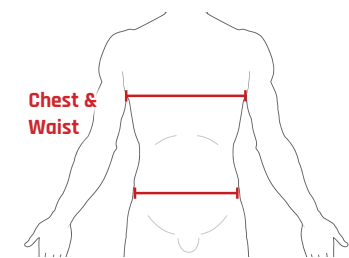

SIZING GUIDE IMPERIAL

MOTO COLLECTION

Product code	BACK PROTECTORS	Measurement	Ladies M	S	M	L	XL	
FF1024	Pro Sub 4K	Waist to shoulder	-	14" - 16"	16" - 18"	18" - 19¾"	19¾" - 21"	-
FF1042	Pro L2K Dynamic	Waist to shoulder	16" - 18"	16" - 18"	18½" - 20"	19¾" - 21½"	-	-
FF1054	FreeLite	Waist to shoulder	-	12½" - 14½"	14½" - 16"	16" - 17½"	-	-
	UPPER BODY	Measurement	XS	S	M	L	XL	
FF20132	EX-K Harness Adventure	Torso length	-	> 17"	17¼" - 18½"	18½"+	-	-
FF20122	EX-K Harness Flite +	Torso length	-	> 17"	17¼" - 18½"	18½"+	-	-
FF20112	EX-K Harness Flite	Torso length	-	> 17"	17¼" - 18½"	18½"+	-	-
FF40041	Rib Protector V2	Age	-	13 - 14 years	15 - 21 years	21 + years	-	-
		Chest	-	31" - 32½"	33" - 37"	37½" - 41"	-	-
		Measurement	S/M	S/M	L/XL	L/XL		
FF40131	Elite Chest Protector	Chest	-	39" - 43"	39" - 43"	44"+	44"+	-
	LIMB PROTECTORS	Measurement	XS	S	M	L	XL	
FF3114/FF3124	Pro Tube X-V 1 & 2	Elbow/Knee joint	-	10" - 12"	12¼" - 15¾"	16"+	-	-
FF7400/FF7410	Sport Tube 1 & 2	Elbow/Knee joint	-	10" - 12"	12¼" - 15¾"	16"+	-	-
FF2014	EX-K Arm Protector	Elbow joint	-	> 12"	12¼" - 13¾"	14"+	-	-
	ARMoured CLOTHING	Measurement	XS	S	M	L	XL / XXL	
FF3036/FF3046	Pro Shirt X-V 1 & 2	Chest	-	35" - 39"	40" - 44"	45" - 49"	49" - 53"	-
FF3109/FF3129	Pro Jacket X-V 1 & 2	Chest	-	37" - 41"	42" - 46"	47" - 50"	51" - 54"	-
FF3049/FF3059	Pro Vest X-V 1 & 2	Chest	-	35" - 39"	40" - 44"	45" - 49"	49" - 53"	-
FF30441/FF30442	Pro Pants X-V 1 & 2	Waist	-	30" - 33"	34" - 37"	38" - 41"	42" - 45"	-
FF30401/FF30402	Pro Shorts X-V 1 & 2	Waist	-	30" - 33"	34" - 37"	38" - 41"	42" - 45"	-
		Measurement	XS	S	M	L	XL	
FF7100/FF7110	Sport Shirt 1 & 2	Chest	32" - 35"	36" - 39"	40" - 44"	45" - 48"	49" - 52"	-
FF7200/FF7210	Sport Jacket 1 & 2	Chest	32" - 35"	36" - 39"	40" - 44"	45" - 48"	49" - 52"	-
FF7300/FF7310	Sport Pants 1 & 2	Waist	26" - 29"	30" - 33"	34" - 37"	38" - 41"	42" - 45"	-
		Measurement	XS	S	M	L	XL	XXL
FF3010	Contact Shorts	Waist	-	27" - 30"	31" - 32"	33" - 34"	35" - 36"	37" - 38"
	CLIMATE CONTROL	Measurement	XS	S	M	L	XL	XXL
FF6041	Tech 2 Base Layer Shirt	Chest	29" - 31"	32" - 35"	36" - 39"	40" - 43"	44" - 47"	-
FF6043	Tech 2 Base Layer Pants	Waist	26" - 29"	30" - 33"	34" - 37"	38" - 41"	42" - 45"	-
FF6044	Tech 2 Base Layer Balaclava	Universal	One size	One size	One size	One size	One size	One size
FF6045	Tech 2 Base Layer Neck Tube	Universal	One size	One size	One size	One size	One size	One size
FF5021	Tornado Advance Shirt	Chest	31" - 33"	34" - 36"	37" - 39"	40" - 42"	43" - 45"	46" - 48"
FF5022	Tornado Advance Pants	Waist	24" - 27"	28" - 31"	32" - 34"	35" - 38"	39" - 42"	43" - 46"
FF5023	Tornado Advance Balaclava	Universal	One size	One size	One size	One size	One size	One size
FF5024	Tornado Advance Neck Warmer	Universal	One size	One size	One size	One size	One size	One size
FF5025	Tornado Advance Gloves	Palm size	-	7"	7½" - 8"	8½" - 9"	9½" - 10"	-