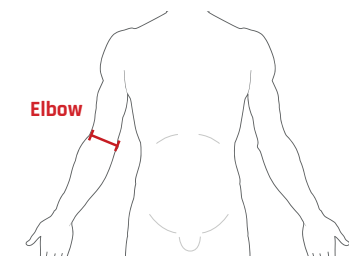

SIZING GUIDE IMPERIAL

MOTO COLLECTION

Product code	BACK PROTECTORS	Measurement	Ladies M	S	M	L	XL	
FF1024	Pro Sub 4K	Waist to shoulder	-	14" - 16"	16" - 18"	18" - 19¾"	19¾" - 21"	-
FF1042	Pro L2K Dynamic	Waist to shoulder	16" - 18"	16" - 18"	18½" - 20"	19¾" - 21½"	-	-
FF1054	FreeLite	Waist to shoulder	-	12½" - 14½"	14½" - 16"	16" - 17½"	-	-
	UPPER BODY	Measurement	XS	S	M	L	XL	
FF20132	EX-K Harness Adventure	Torso length	-	> 17"	17¼" - 18½"	18½"+	-	-
FF20122	EX-K Harness Flite +	Torso length	-	> 17"	17¼" - 18½"	18½"+	-	-
FF20112	EX-K Harness Flite	Torso length	-	> 17"	17¼" - 18½"	18½"+	-	-
FF40041	Rib Protector V2	Age	-	13 - 14 years	15 - 21 years	21 + years	-	-
		Chest	-	31" - 32½"	33" - 37"	37½" - 41"	-	-
		Measurement	S/M	S/M	L/XL	L/XL		
FF40131	Elite Chest Protector	Chest	-	39" - 43"	39" - 43"	44"+	44"+	-
	LIMB PROTECTORS	Measurement	XS	S	M	L	XL	
FF3114/FF3124	Pro Tube X-V 1 & 2	Elbow/Knee joint	-	10" - 12"	12¼" - 15¾"	16"+	-	-
FF7400/FF7410	Sport Tube 1 & 2	Elbow/Knee joint	-	10" - 12"	12¼" - 15¾"	16"+	-	-
FF2014	EX-K Arm Protector	Elbow joint	-	> 12"	12¼" - 13¾"	14"+	-	-
	ARMoured CLOTHING	Measurement	XS	S	M	L	XL / XXL	
FF3036/FF3046	Pro Shirt X-V 1 & 2	Chest	-	35" - 39"	40" - 44"	45" - 49"	49" - 53"	-
FF3109/FF3129	Pro Jacket X-V 1 & 2	Chest	-	37" - 41"	42" - 46"	47" - 50"	51" - 54"	-
FF3049/FF3059	Pro Vest X-V 1 & 2	Chest	-	35" - 39"	40" - 44"	45" - 49"	49" - 53"	-
FF30441/FF30442	Pro Pants X-V 1 & 2	Waist	-	30" - 33"	34" - 37"	38" - 41"	42" - 45"	-
FF30401/FF30402	Pro Shorts X-V 1 & 2	Waist	-	30" - 33"	34" - 37"	38" - 41"	42" - 45"	-
		Measurement	XS	S	M	L	XL	
FF7100/FF7110	Sport Shirt 1 & 2	Chest	32" - 35"	36" - 39"	40" - 44"	45" - 48"	49" - 52"	-
FF7200/FF7210	Sport Jacket 1 & 2	Chest	32" - 35"	36" - 39"	40" - 44"	45" - 48"	49" - 52"	-
FF7300/FF7310	Sport Pants 1 & 2	Waist	26" - 29"	30" - 33"	34" - 37"	38" - 41"	42" - 45"	-
		Measurement	XS	S	M	L	XL	XXL
FF3010	Contact Shorts	Waist	-	27" - 30"	31" - 32"	33" - 34"	35" - 36"	37" - 38"
	CLIMATE CONTROL	Measurement	XS	S	M	L	XL	XXL
FF6041	Tech 2 Base Layer Shirt	Chest	29" - 31"	32" - 35"	36" - 39"	40" - 43"	44" - 47"	-
FF6043	Tech 2 Base Layer Pants	Waist	26" - 29"	30" - 33"	34" - 37"	38" - 41"	42" - 45"	-
FF6044	Tech 2 Base Layer Balaclava	Universal	One size	One size	One size	One size	One size	One size
FF6045	Tech 2 Base Layer Neck Tube	Universal	One size	One size	One size	One size	One size	One size
FF5021	Tornado Advance Shirt	Chest	31" - 33"	34" - 36"	37" - 39"	40" - 42"	43" - 45"	46" - 48"
FF5022	Tornado Advance Pants	Waist	24" - 27"	28" - 31"	32" - 34"	35" - 38"	39" - 42"	43" - 46"
FF5023	Tornado Advance Balaclava	Universal	One size	One size	One size	One size	One size	One size
FF5024	Tornado Advance Neck Warmer	Universal	One size	One size	One size	One size	One size	One size
FF5025	Tornado Advance Gloves	Palm size	-	7"	7½" - 8"	8½" - 9"	9½" - 10"	-