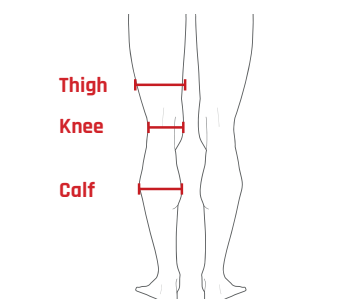

SIZING GUIDE IMPERIAL

MOTO COLLECTION

Product code	BACK PROTECTORS	Measurement	Ladies M	S	M	L	XL	
FF1024	Pro Sub 4K	Waist to shoulder	-	14" - 16"	16" - 18"	18" - 19¾"	19¾" - 21"	-
FF1042	Pro L2K Dynamic	Waist to shoulder	16" - 18"	16" - 18"	18½" - 20"	19¾" - 21½"	-	-
FF1054	FreeLite	Waist to shoulder	-	12½" - 14½"	14½" - 16"	16" - 17½"	-	-
	UPPER BODY	Measurement	XS	S	M	L	XL	
FF20132	EX-K Harness Adventure	Torso length	-	> 17"	17¼" - 18½"	18½"+	-	-
FF20122	EX-K Harness Flite +	Torso length	-	> 17"	17¼" - 18½"	18½"+	-	-
FF20112	EX-K Harness Flite	Torso length	-	> 17"	17¼" - 18½"	18½"+	-	-
FF40041	Rib Protector V2	Age	-	13 - 14 years	15 - 21 years	21 + years	-	-
		Chest	-	31" - 32½"	33" - 37"	37½" - 41"	-	-
		Measurement	S/M	S/M	L/XL	L/XL		
FF40131	Elite Chest Protector	Chest	-	39" - 43"	39" - 43"	44"+	44"+	-
	LIMB PROTECTORS	Measurement	XS	S	M	L	XL	
FF3114/FF3124	Pro Tube X-V 1 & 2	Elbow/Knee joint	-	10" - 12"	12¼" - 15¾"	16"+	-	-
FF7400/FF7410	Sport Tube 1 & 2	Elbow/Knee joint	-	10" - 12"	12¼" - 15¾"	16"+	-	-
FF2014	EX-K Arm Protector	Elbow joint	-	> 12"	12¼" - 13¾"	14"+	-	-
	ARMoured CLOTHING	Measurement	XS	S	M	L	XL / XXL	
FF3036/FF3046	Pro Shirt X-V 1 & 2	Chest	-	35" - 39"	40" - 44"	45" - 49"	49" - 53"	-
FF3109/FF3129	Pro Jacket X-V 1 & 2	Chest	-	37" - 41"	42" - 46"	47" - 50"	51" - 54"	-
FF3049/FF3059	Pro Vest X-V 1 & 2	Chest	-	35" - 39"	40" - 44"	45" - 49"	49" - 53"	-
FF30441/FF30442	Pro Pants X-V 1 & 2	Waist	-	30" - 33"	34" - 37"	38" - 41"	42" - 45"	-
FF30401/FF30402	Pro Shorts X-V 1 & 2	Waist	-	30" - 33"	34" - 37"	38" - 41"	42" - 45"	-
		Measurement	XS	S	M	L	XL	
FF7100/FF7110	Sport Shirt 1 & 2	Chest	32" - 35"	36" - 39"	40" - 44"	45" - 48"	49" - 52"	-
FF7200/FF7210	Sport Jacket 1 & 2	Chest	32" - 35"	36" - 39"	40" - 44"	45" - 48"	49" - 52"	-
FF7300/FF7310	Sport Pants 1 & 2	Waist	26" - 29"	30" - 33"	34" - 37"	38" - 41"	42" - 45"	-
		Measurement	XS	S	M	L	XL	XXL
FF3010	Contact Shorts	Waist	-	27" - 30"	31" - 32"	33" - 34"	35" - 36"	37" - 38"
	CLIMATE CONTROL	Measurement	XS	S	M	L	XL	XXL
FF6041	Tech 2 Base Layer Shirt	Chest	29" - 31"	32" - 35"	36" - 39"	40" - 43"	44" - 47"	-
FF6043	Tech 2 Base Layer Pants	Waist	26" - 29"	30" - 33"	34" - 37"	38" - 41"	42" - 45"	-
FF6044	Tech 2 Base Layer Balaclava	Universal	One size	One size	One size	One size	One size	One size
FF6045	Tech 2 Base Layer Neck Tube	Universal	One size	One size	One size	One size	One size	One size
FF5021	Tornado Advance Shirt	Chest	31" - 33"	34" - 36"	37" - 39"	40" - 42"	43" - 45"	46" - 48"
FF5022	Tornado Advance Pants	Waist	24" - 27"	28" - 31"	32" - 34"	35" - 38"	39" - 42"	43" - 46"
FF5023	Tornado Advance Balaclava	Universal	One size	One size	One size	One size	One size	One size
FF5024	Tornado Advance Neck Warmer	Universal	One size	One size	One size	One size	One size	One size
FF5025	Tornado Advance Gloves	Palm size	-	7"	7½" - 8"	8½" - 9"	9½" - 10"	-