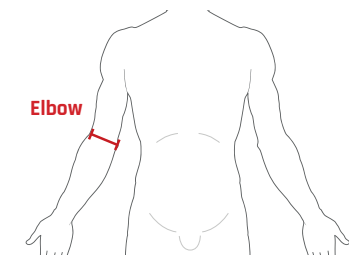

Product code	BACK PROTECTORS	Measurement	Ladies M	S	M	L	XL	
FF1024	Pro Sub 4K	Waist to shoulder	-	36cm - 41cm	41cm - 46cm	46cm - 50cm	50cm - 53cm	-
FF1042	Pro L2K Dynamic	Waist to shoulder	41cm - 46cm	41cm - 46cm	47cm - 51cm	50cm - 55cm	-	-
FF1054	FreeLite	Waist to shoulder	-	32cm - 37cm	37cm - 41cm	41cm - 44cm	-	-
	UPPER BODY	Measurement	XS	S	M	L	XL	
FF20132	EX-K Harness Adventure	Torso length	-	39cm - 43cm	43cm - 47cm	47cm - 50cm	-	-
FF20122	EX-K Harness Flite +	Torso length	-	39cm - 43cm	43cm - 47cm	47cm - 50cm	-	-
FF20112	EX-K Harness Flite	Torso length	-	39cm - 43cm	43cm - 47cm	47cm - 50cm	-	-
FF40041	Rib Protector V2	Age	-	13 - 14 years	15 - 21 years	21 + years	-	-
		Chest	-	79cm - 83cm	84cm - 94cm	95cm - 104cm	-	-
		Measurement	S/M	S/M	L/XL	L/XL		
FF40131	Elite Chest Protector	Chest	-	94cm - 105cm	94cm - 105cm	106cm - 118cm	106cm - 118cm	-
	LIMB PROTECTORS	Measurement	XS	S	M	L	XL	
FF3114/FF3124	Pro Tube X-V 1 & 2	Elbow/Knee joint	-	25cm - 30cm	31cm - 40cm	41cm +	-	-
FF7400/FF7410	Sport Tube 1 & 2	Elbow/Knee joint	-	25cm - 30cm	31cm - 40cm	41cm +	-	-
FF2014	EX-K Arm Protector	Elbow joint	-	> 30cm	31cm - 35cm	35cm +	-	-
	ARMoured CLOTHING	Measurement	XS	S	M	L	XL / XXL	
FF3036/FF3046	Pro Shirt X-V 1 & 2	Chest	-	89cm - 99cm	100cm - 111cm	114cm - 122cm	124cm - 134cm	-
FF3109/FF3129	Pro Jacket X-V 1 & 2	Chest	-	94cm - 104cm	107cm - 117cm	119cm - 127cm	129cm - 137cm	-
FF3049/FF3059	Pro Vest X-V 1 & 2	Chest	-	89cm - 99cm	100cm - 111cm	114cm - 122cm	124cm - 134cm	-
FF30441/FF30442	Pro Pants X-V 1 & 2	Waist	-	76cm - 84cm	86cm - 94cm	96cm - 104cm	107cm - 114cm	-
FF30401/FF30402	Pro Shorts X-V 1 & 2	Waist	-	76cm - 84cm	86cm - 94cm	96cm - 104cm	107cm - 114cm	-
		Measurement	XS	S	M	L	XL	
FF7100/FF7110	Sport Shirt 1 & 2	Chest	81cm - 89cm	91cm - 99cm	100cm - 111cm	114cm - 122cm	124cm - 132cm	-
FF7200/FF7210	Sport Jacket 1 & 2	Chest	81cm - 89cm	91cm - 99cm	100cm - 111cm	114cm - 122cm	124cm - 132cm	-
FF7300/FF7310	Sport Pants 1 & 2	Waist	66cm - 74cm	76cm - 84cm	86cm - 94cm	96cm - 104cm	107cm - 114cm	-
		Measurement	XS	S	M	L	XL	XXL
FF3010	Contact Shorts	Waist	-	69cm - 76cm	79cm - 81cm	84cm - 86cm	89cm - 91cm	94cm - 96cm
	CLIMATE CONTROL	Measurement	XS	S	M	L	XL	XXL
FF6041	Tech 2 Base Layer Shirt	Chest	74cm - 79cm	81cm - 89cm	91cm - 99cm	102cm - 109cm	112cm - 119cm	-
FF6043	Tech 2 Base Layer Pants	Waist	66cm - 74cm	76cm - 84cm	86cm - 94cm	97cm - 104cm	107cm - 114cm	-
FF6044	Tech 2 Base Layer Balaclava	Universal	One size	One size	One size	One size	One size	One size
FF6045	Tech 2 Base Layer Neck Tube	Universal	One size	One size	One size	One size	One size	One size
FF5021	Tornado Advance Shirt	Chest	79cm - 84cm	86cm - 91cm	94cm - 99cm	102cm - 107cm	109cm - 114cm	117cm - 122cm
FF5022	Tornado Advance Pants	Waist	61cm - 69cm	71cm - 79cm	81cm - 86cm	89cm - 96cm	99cm - 107cm	109cm - 117cm
FF5023	Tornado Advance Balaclava	Universal	One size	One size	One size	One size	One size	One size
FF5024	Tornado Advance Neck Warmer	Universal	One size	One size	One size	One size	One size	One size
FF5025	Tornado Advance Gloves	Palm size	-	18cm	19cm - 20cm	21cm - 23cm	24cm - 25cm	-

PLEASE NOTE: These sizings are for guidance only. Forcefield always recommend that you are professionally sized to ensure correct fitting.