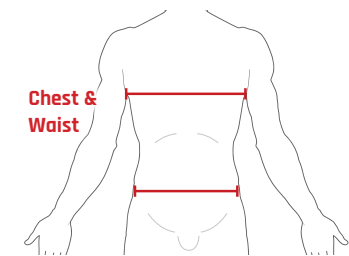

Product code	BACK PROTECTORS	Measurement	Ladies M	S	M	L	XL	
FF1024	Pro Sub 4K	Waist to shoulder	-	36cm - 41cm	41cm - 46cm	46cm - 50cm	50cm - 53cm	-
FF1042	Pro L2K Dynamic	Waist to shoulder	41cm - 46cm	41cm - 46cm	47cm - 51cm	50cm - 55cm	-	-
FF1054	FreeLite	Waist to shoulder	-	32cm - 37cm	37cm - 41cm	41cm - 44cm	-	-
	UPPER BODY	Measurement	XS	S	M	L	XL	
FF20132	EX-K Harness Adventure	Torso length	-	39cm - 43cm	43cm - 47cm	47cm - 50cm	-	-
FF20122	EX-K Harness Flite +	Torso length	-	39cm - 43cm	43cm - 47cm	47cm - 50cm	-	-
FF20112	EX-K Harness Flite	Torso length	-	39cm - 43cm	43cm - 47cm	47cm - 50cm	-	-
FF40041	Rib Protector V2	Age	-	13 - 14 years	15 - 21 years	21 + years	-	-
		Chest	-	79cm - 83cm	84cm - 94cm	95cm - 104cm	-	-
		Measurement	S/M	S/M	L/XL	L/XL		
FF40131	Elite Chest Protector	Chest	-	94cm - 105cm	94cm - 105cm	106cm - 118cm	106cm - 118cm	-
	LIMB PROTECTORS	Measurement	XS	S	M	L	XL	
FF3114/FF3124	Pro Tube X-V 1 & 2	Elbow/Knee joint	-	25cm - 30cm	31cm - 40cm	41cm +	-	-
FF7400/FF7410	Sport Tube 1 & 2	Elbow/Knee joint	-	25cm - 30cm	31cm - 40cm	41cm +	-	-
FF2014	EX-K Arm Protector	Elbow joint	-	> 30cm	31cm - 35cm	35cm +	-	-
	ARMoured CLOTHING	Measurement	XS	S	M	L	XL / XXL	
FF3036/FF3046	Pro Shirt X-V 1 & 2	Chest	-	89cm - 99cm	100cm - 111cm	114cm - 122cm	124cm - 134cm	-
FF3109/FF3129	Pro Jacket X-V 1 & 2	Chest	-	94cm - 104cm	107cm - 117cm	119cm - 127cm	129cm - 137cm	-
FF3049/FF3059	Pro Vest X-V 1 & 2	Chest	-	89cm - 99cm	100cm - 111cm	114cm - 122cm	124cm - 134cm	-
FF30441/FF30442	Pro Pants X-V 1 & 2	Waist	-	76cm - 84cm	86cm - 94cm	96cm - 104cm	107cm - 114cm	-
FF30401/FF30402	Pro Shorts X-V 1 & 2	Waist	-	76cm - 84cm	86cm - 94cm	96cm - 104cm	107cm - 114cm	-
		Measurement	XS	S	M	L	XL	
FF7100/FF7110	Sport Shirt 1 & 2	Chest	81cm - 89cm	91cm - 99cm	100cm - 111cm	114cm - 122cm	124cm - 132cm	-
FF7200/FF7210	Sport Jacket 1 & 2	Chest	81cm - 89cm	91cm - 99cm	100cm - 111cm	114cm - 122cm	124cm - 132cm	-
FF7300/FF7310	Sport Pants 1 & 2	Waist	66cm - 74cm	76cm - 84cm	86cm - 94cm	96cm - 104cm	107cm - 114cm	-
		Measurement	XS	S	M	L	XL	XXL
FF3010	Contact Shorts	Waist	-	69cm - 76cm	79cm - 81cm	84cm - 86cm	89cm - 91cm	94cm - 96cm
	CLIMATE CONTROL	Measurement	XS	S	M	L	XL	XXL
FF6041	Tech 2 Base Layer Shirt	Chest	74cm - 79cm	81cm - 89cm	91cm - 99cm	102cm - 109cm	112cm - 119cm	-
FF6043	Tech 2 Base Layer Pants	Waist	66cm - 74cm	76cm - 84cm	86cm - 94cm	97cm - 104cm	107cm - 114cm	-
FF6044	Tech 2 Base Layer Balaclava	Universal	One size	One size	One size	One size	One size	One size
FF6045	Tech 2 Base Layer Neck Tube	Universal	One size	One size	One size	One size	One size	One size
FF5021	Tornado Advance Shirt	Chest	79cm - 84cm	86cm - 91cm	94cm - 99cm	102cm - 107cm	109cm - 114cm	117cm - 122cm
FF5022	Tornado Advance Pants	Waist	61cm - 69cm	71cm - 79cm	81cm - 86cm	89cm - 96cm	99cm - 107cm	109cm - 117cm
FF5023	Tornado Advance Balaclava	Universal	One size	One size	One size	One size	One size	One size
FF5024	Tornado Advance Neck Warmer	Universal	One size	One size	One size	One size	One size	One size
FF5025	Tornado Advance Gloves	Palm size	-	18cm	19cm - 20cm	21cm - 23cm	24cm - 25cm	-

PLEASE NOTE: These sizings are for guidance only. Forcefield always recommend that you are professionally sized to ensure correct fitting.